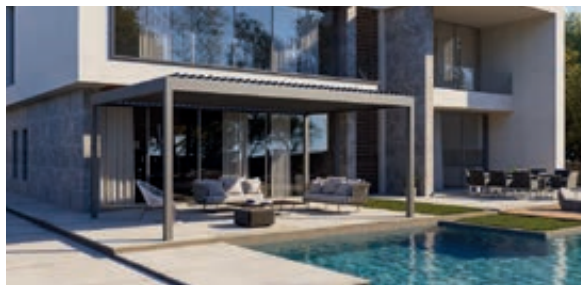

Bioclimatic roof system with slim lines

**Glass System
FRAMEE**